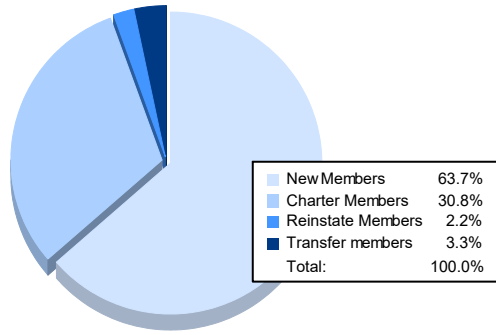

Year	New Clubs	Dropped Clubs	Gain/ Loss Clubs	New Members	Charter Members	Reinstate Members	Transfer Members	Total Member Added	Total Members Dropped	Gain/ Loss Members
2016-2017	0	1	-1	81	1	0	12	94	211	-117
2017-2018	0	1	-1	90	0	1	3	94	180	-86
2018-2019	1	2	-1	102	20	1	9	132	152	-20
2019-2020	0	2	-2	91	0	1	5	97	203	-106
2020-2021	1	3	-2	58	28	2	3	91	177	-86
<b>Average</b>	<b>0</b>	<b>2</b>	<b>-1</b>	<b>84</b>	<b>10</b>	<b>1</b>	<b>6</b>	<b>102</b>	<b>185</b>	<b>-83</b>

### Membership Composition June 2021 Cumulative